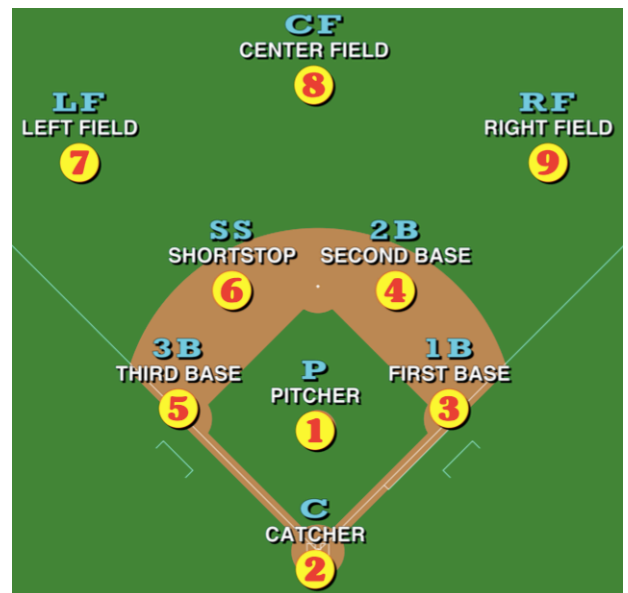

Scorekeeping P.R.O.B.S. & Abbreviations to Know

You're PROBS doing it right if you're recording the...

P	Pitching - Count every pitch.	Pitchers age is their little league age, not actual age.
R	Runs - Fill your diamond if you score a run.	If there is a mercy rule applied, then place an "M" in the empty diamond.
O	Outs - All outs are indicated in RED .	K - Is striking out Swinging X - Is striking out Looking
B	Balls - There are 4 balls max, unless the batter fouls.	Foul balls are strikes at first, once the strikes are filled up (2), then are considered balls.
S	Strikes - On 3rd strike, the player is out.	Any strike or foul counts as the first 2 strikes for a batter.

Remember to email your game's final score before you leave the field to scores@rocklinllb.com with:
division, teams, date played, score, and winning team

Most Common Abbreviations

1B - Single	HR - Home Run	E - Error
2B - Double	K - Striking Out Swinging	BK - Balk (Pitcher's Error)
3B - Triple	X - Striking Out Looking	PB - Passed Ball (Catcher's Error)
BB - Walk	L - Line Drive	WP - Wild Pitch (Pitcher's Error)
DP - Double Play	SB - Stolen Base	FC - Fielder's Choice
F - Fly Ball	INT - Interference	RBI - Runs Batted In
HBP - Hit By Pitch	CS - Caught Stealing	SAC - Sacrifice (Fly, Bunt, etc.)

AA - AAA Mercy Rule - 5 runs in an inning.

Majors & Up Mercy Rule - 10 runs difference in the game.